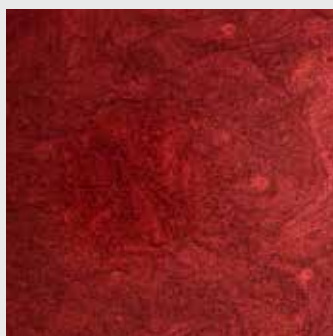

## Colour Card

Deep Cherry

Electric Orange

Aspen Sunset

Spanish Gold

Copper

Coffee

Walnut

Gunmetal Grey

Chrome

Arctic Ice

Cobalt Blue

Royal Purple

Colours are representative only, mock-ups and field test areas are required in order to validate performance and appearance relate characteristics as intended for use.