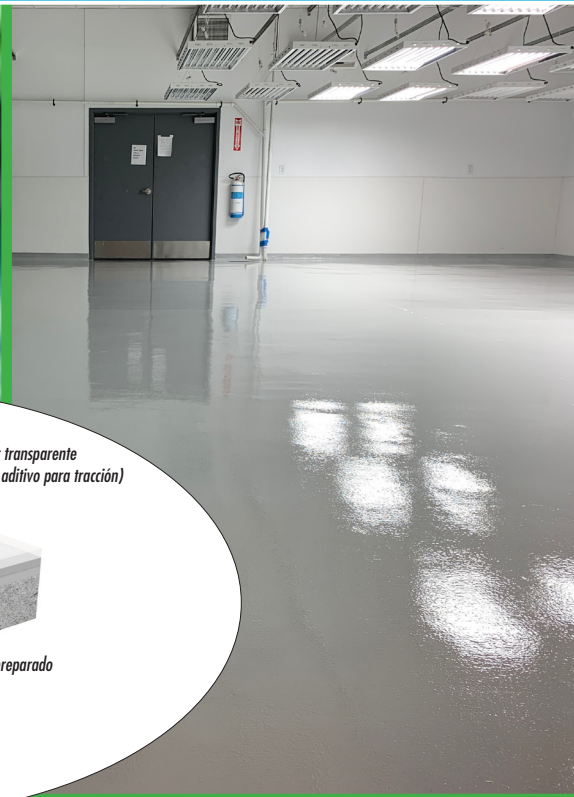

SPARTACOTE™ Resinous Flooring for Closed-System Grow Room Agriculture

A specialized coating with containment-reducing floor and wall technology

High performance, resinous floor and wall coatings equipped with silver ion Anti-Microbial technology*. This customizable coating system is perfect for demanding environments requiring safe, durable, low maintenance floors and wall systems.

FEATURES
Equipped with silver ion Anti-Microbial technology
Environmentally-friendly low VOC materials suitable for institutional environments
Very low application odor
100% seamless flooring
Meets FDA/CFSAN U.S. Food Code physical facilities criteria
Excellent abrasion, chemical and stain resistance
Fast cure systems

BENEFITS
*Mitigates microbial growth
Rapid cure, installs in hours with next-day return to service
Minimum disruption and downtime
Customizable with a wide variety of solid-color, quartz and simulated terrazzo coating systems
Highly durable; UV stable product that will not discolor, amber, or peel
A safe, slip-resistant flooring solution

SPARTACOTE™ Pisos resinosos para la agricultura en salas de cultivo de sistemas cerrados

Recubrimiento especializado con tecnología de pisos y paredes reductores de contención

Recubrimientos resinosos de alto rendimiento para suelos y paredes equipados con tecnología antimicrobiana de iones de plata*. Este sistema personalizable de recubrimiento es perfecto para los entornos exigentes que requieran pisos seguros, duraderos, de bajo mantenimiento y sistemas de paredes.