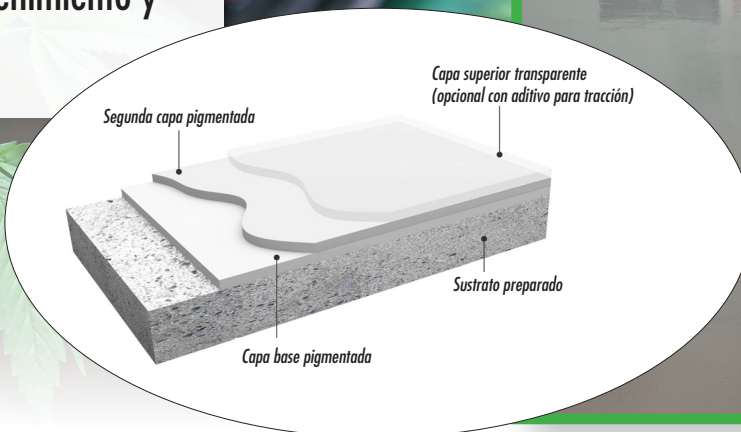

SPARTACOTE™ Resinous Flooring for Closed-System Grow Room Agriculture

A specialized coating with containment-reducing floor and wall technology

High performance, resinous floor and wall coatings equipped with silver ion Anti-Microbial technology*. This customizable coating system is perfect for demanding environments requiring safe, durable, low maintenance floors and wall systems.

BENEFITS
*Mitigates microbial growth
Rapid cure, installs in hours with next-day return to service
Minimum disruption and downtime
Customizable with a wide variety of solid-color, quartz and simulated terrazzo coating systems
Highly durable; UV stable product that will not discolor, amber, or peel
A safe, slip-resistant flooring solution

SPARTACOTE™ Pisos resinosos para la agricultura en salas de cultivo de sistemas cerrados

Recubrimiento especializado con tecnología de pisos y paredes reductores de contención

Recubrimientos resinosos de alto rendimiento para suelos y paredes equipados con tecnología antimicrobiana de iones de plata*. Este sistema personalizable de recubrimiento es perfecto para los entornos exigentes que requieran pisos seguros, duraderos, de bajo mantenimiento y sistemas de paredes.