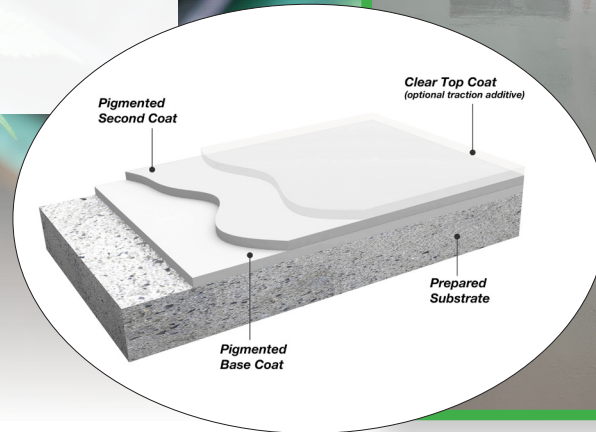

SPARTACOTE™ Resinous Flooring for Closed-System Grow Room Agriculture

A specialized coating with containment-reducing floor and wall technology

High performance, resinous floor and wall coatings equipped with silver ion Anti-Microbial technology*. This customizable coating system is perfect for demanding environments requiring safe, durable, low maintenance floors and wall systems.

FEATURES
Equipped with silver ion Anti-Microbial technology
Environmentally-friendly low VOC materials suitable for institutional environments
Very low application odor
100% seamless flooring
Meets FDA/CFSAN U.S. Food Code physical facilities criteria
Excellent abrasion, chemical and stain resistance
Fast cure systems

BENEFITS
*Mitigates microbial growth
Rapid cure, installs in hours with next-day return to service
Minimum disruption and downtime
Customizable with a wide variety of solid-color, quartz and simulated terrazzo coating systems
Highly durable; UV stable product that will not discolor, amber, or peel
A safe, slip-resistant flooring solution

SPARTACOTE™ Pisos resinosos para la agricultura en salas de cultivo de sistemas cerrados

Recubrimiento especializado con tecnología de pisos y paredes reductores de contención

Recubrimientos resinosos de alto rendimiento para suelos y paredes equipados con tecnología antimicrobiana de iones de plata*. Este sistema personalizable de recubrimiento es perfecto para los entornos exigentes que requieran pisos seguros, duraderos, de bajo mantenimiento y sistemas de paredes.