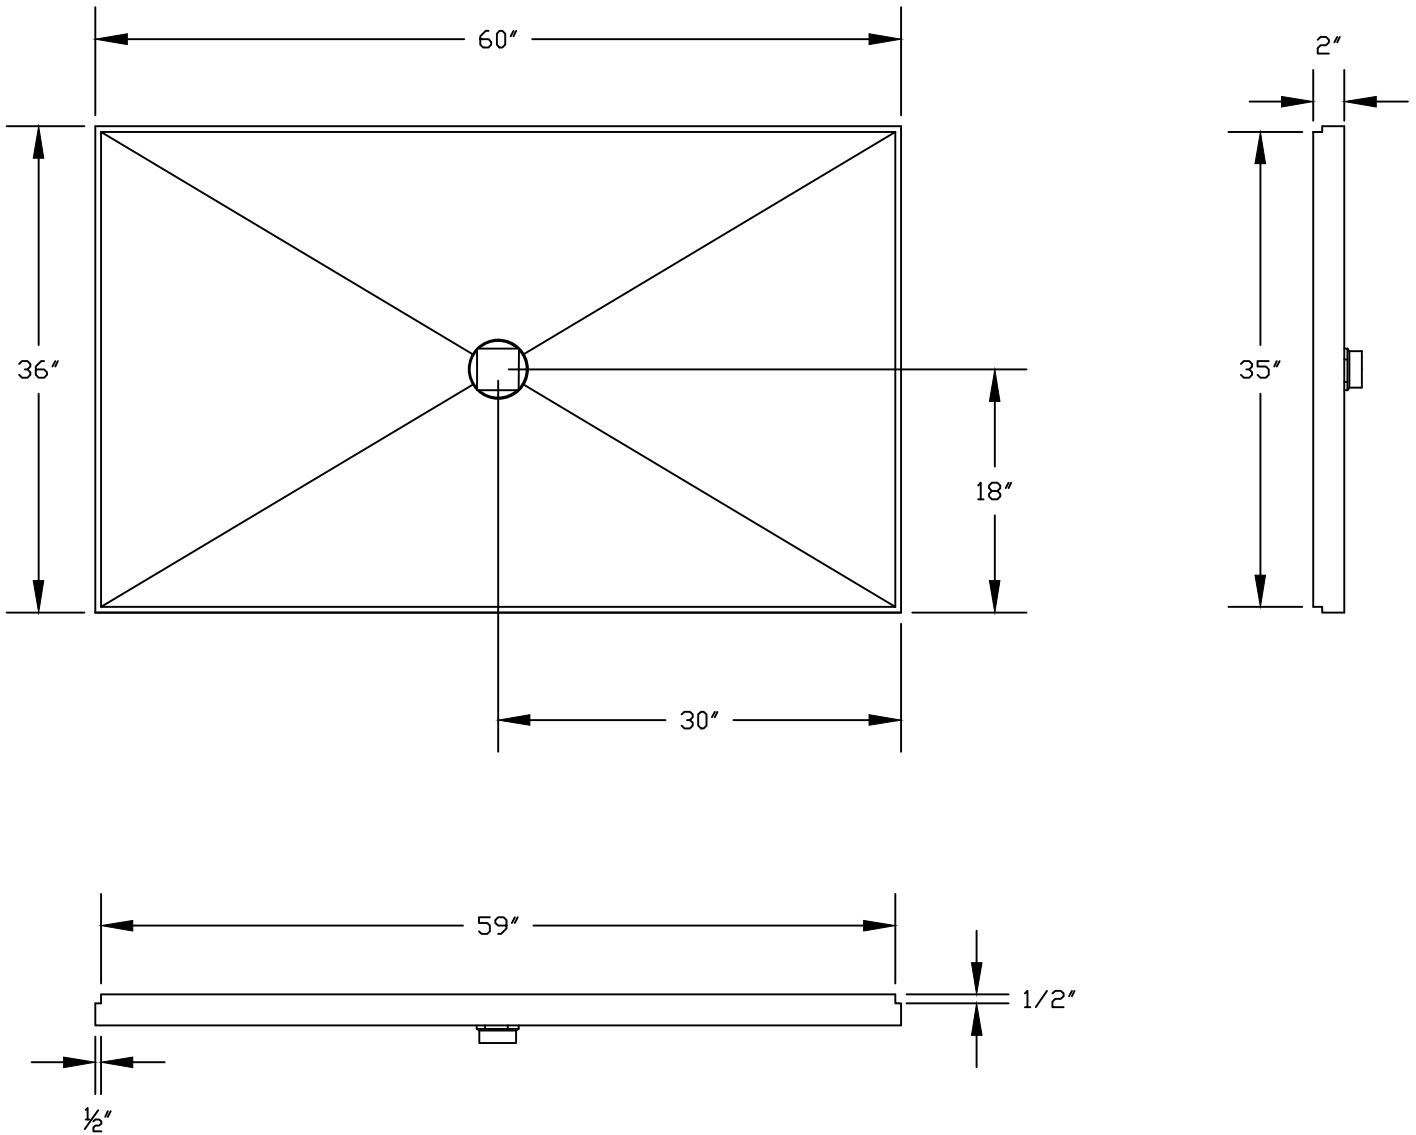

HYDRO BAN® Pre-Sloped Shower Pan Dimensions 36" x 60"

Revision Date: 2/15 Scale: N.T.S.

(C)2015 LATICRETE INTERNATIONAL, INC. ALL RIGHTS RESERVED. THE RIGHT TO UTILIZE LATICRETE DETAILS FOR COMMERCIAL PURPOSES IS GRANTED EXCLUSIVELY TO CONTRACTORS, ARCHITECTS, QUANTITY SURVEYORS, ENGINEERS, AND SPECIFICATIONS WRITERS. ALL TRADEMARKS SHOWN ARE THE INTELLECTUAL PROPERTIES OF THEIR RESPECTIVE OWNERS.