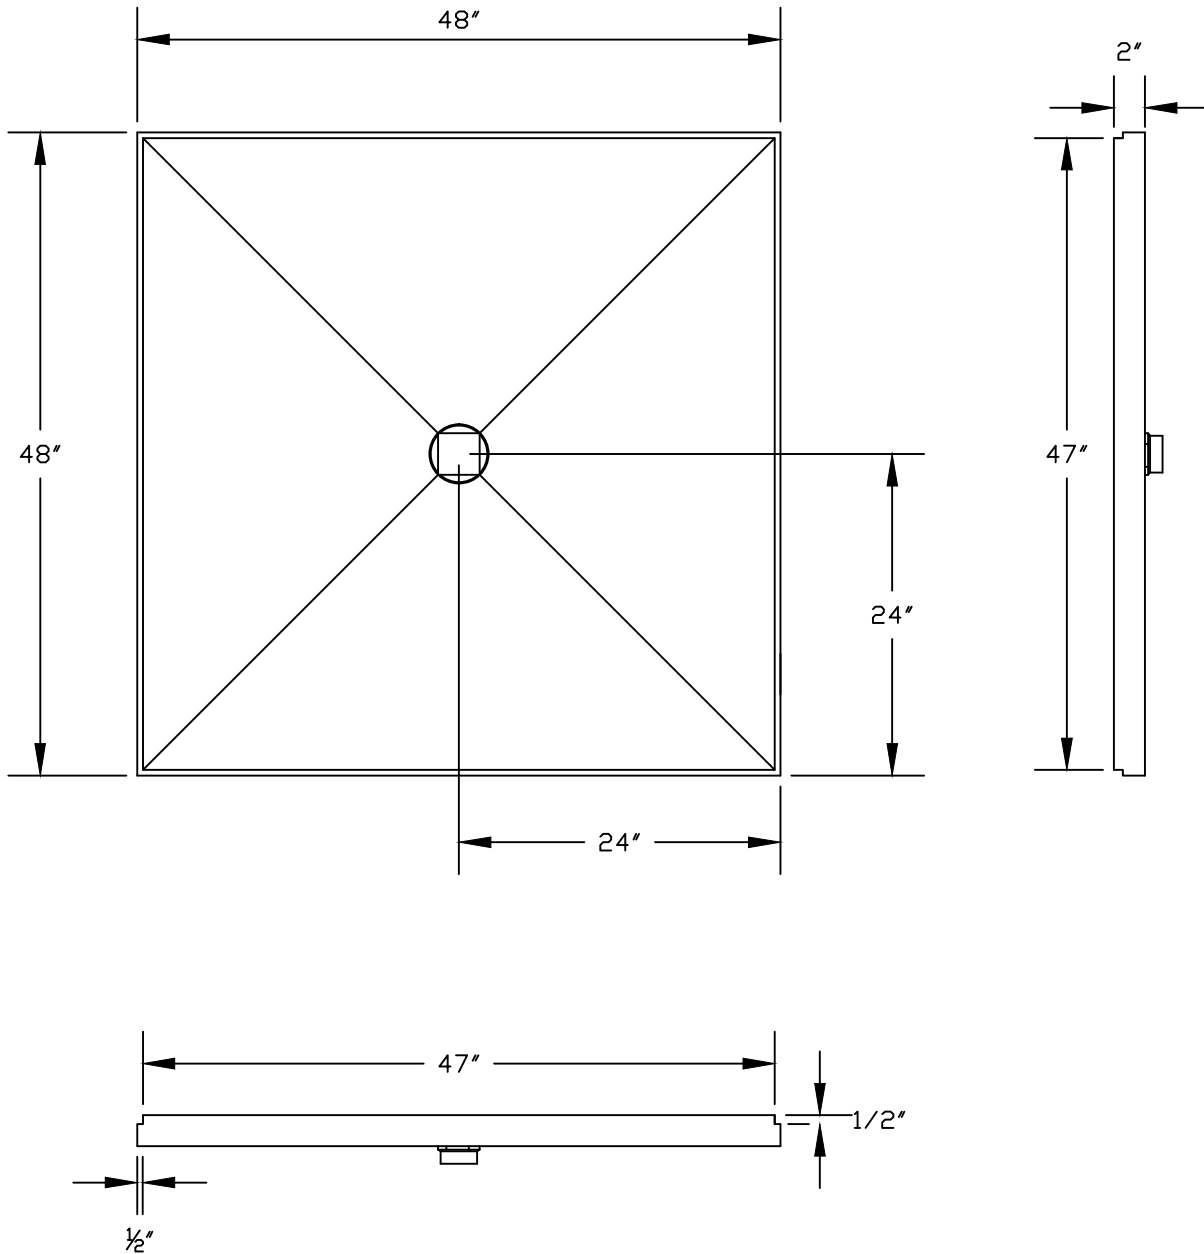

HYDRO BAN® Pre-Sloped Shower Pan Dimensions 48" x 48"

Revision Date: 2/15 Scale: N.T.S.

(C)2015 LATICRETE INTERNATIONAL, INC. ALL RIGHTS RESERVED. THE RIGHT TO UTILIZE LATICRETE DETAILS FOR COMMERCIAL PURPOSES IS GRANTED EXCLUSIVELY TO CONTRACTORS, ARCHITECTS, QUANTITY SURVEYORS, ENGINEERS, AND SPECIFICATIONS WRITERS. ALL TRADEMARKS SHOWN ARE THE INTELLECTUAL PROPERTIES OF THEIR RESPECTIVE OWNERS.