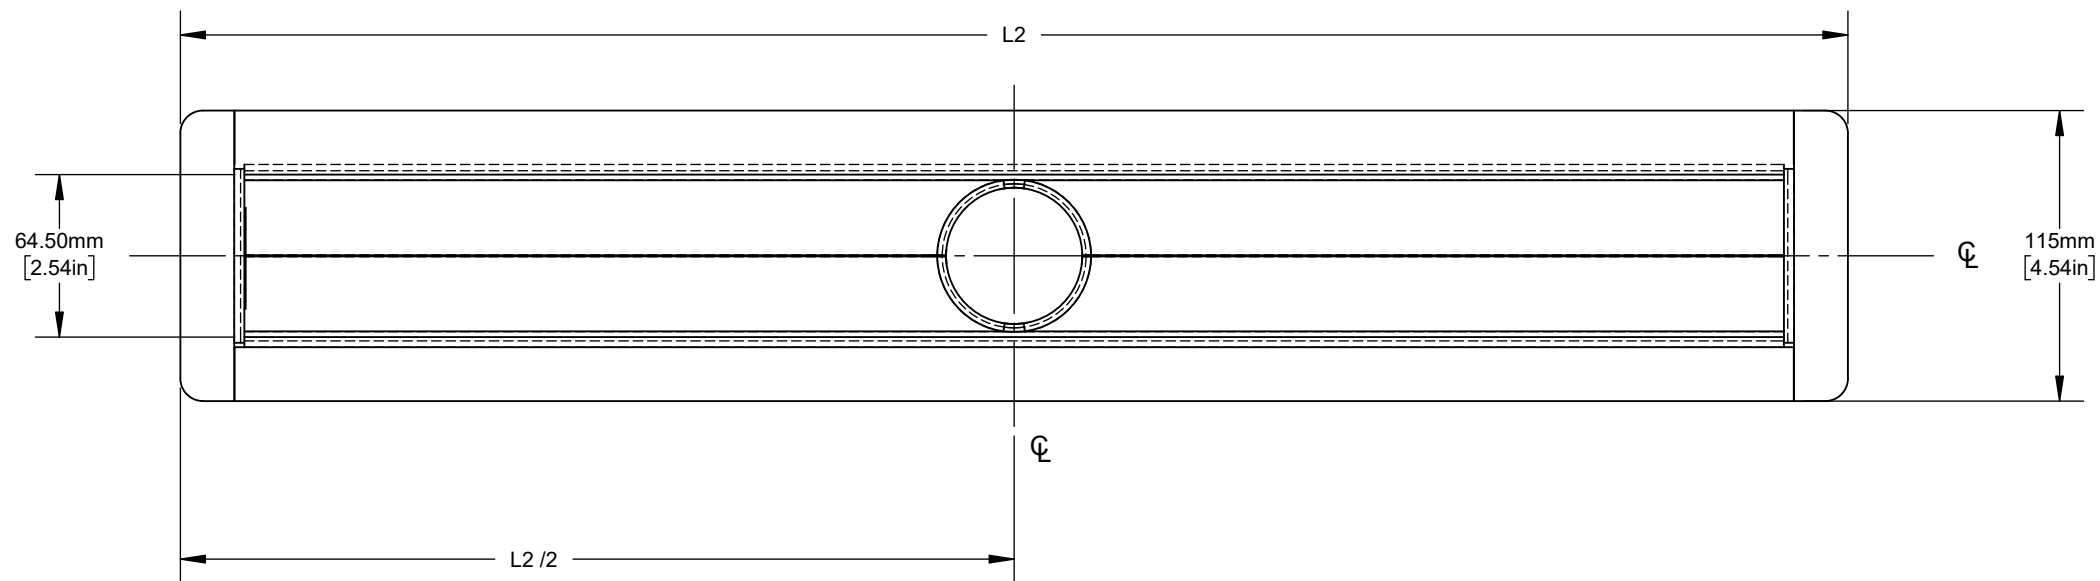

8 7 6 5 4 3 2 1

MAKE FROM: 16 GAUGE, STAINLESS STEEL, AISI 304L

	ITEM #	"L1" mm [IN]	"L2" mm [IN]
24" VERTICAL OUTLET	9244-0024-T	611 [24.06]	662 [26.06]
30" VERTICAL OUTLET	9244-0030-T	764 [30.08]	815 [32.09]
32" VERTICAL OUTLET	9244-0032-T	815 [32.09]	866 [34.09]
36" VERTICAL OUTLET	9244-0036-T	916 [36.06]	967 [38.07]
42" VERTICAL OUTLET	9244-0042-T	1068 [42.05]	1119 [44.06]
48" VERTICAL OUTLET	9244-0048-T	1222 [48.11]	1273 [50.12]
54" VERTICAL OUTLET	9244-0054-T	1374 [54.09]	1425 [56.10]
60" VERTICAL OUTLET	9244-0060-T	1526 [60.08]	1577 [62.09]