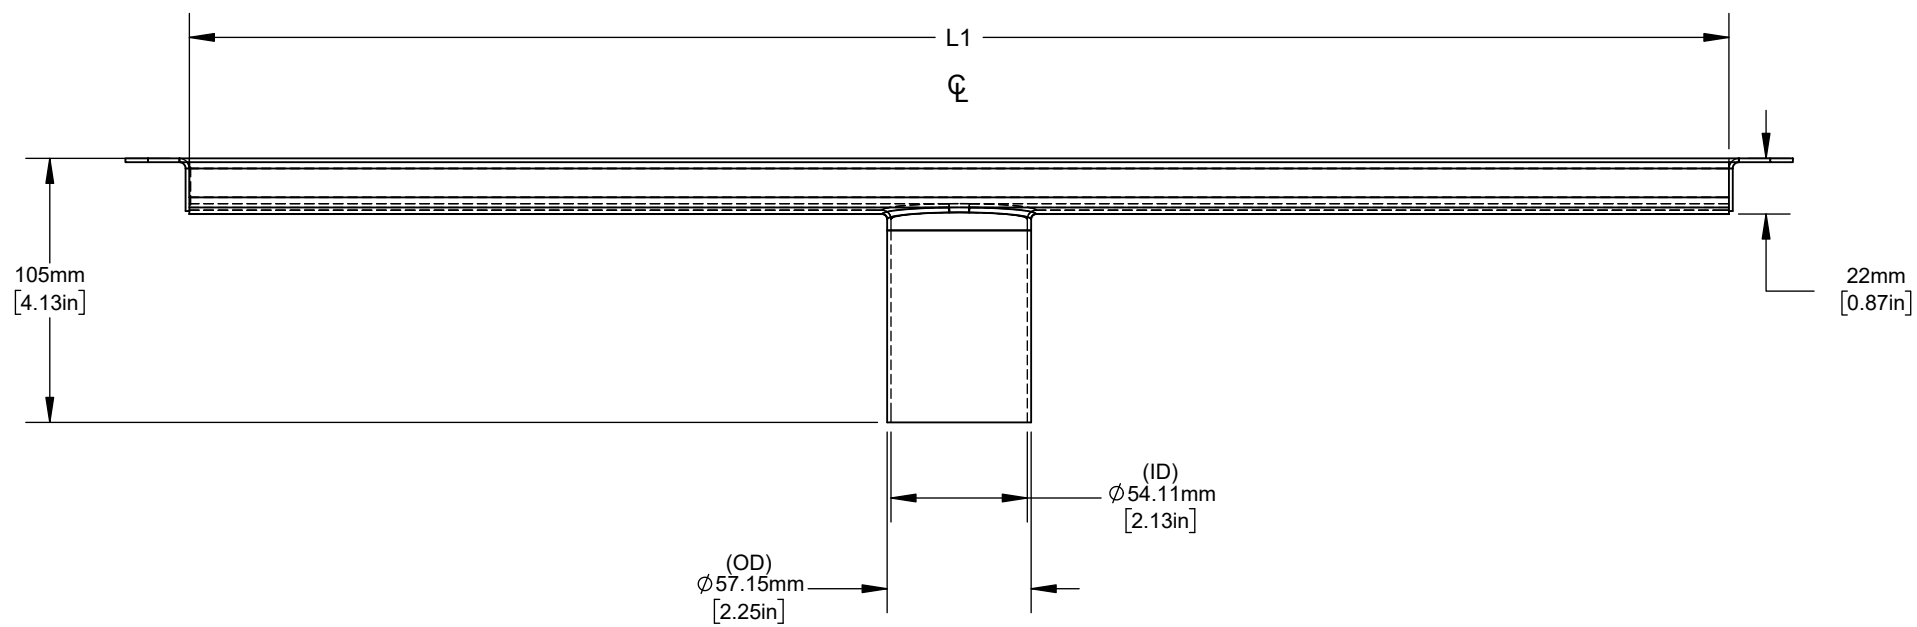

8 7 6 5 4 3 2 1

MAKE FROM: 16 GAUGE, STAINLESS STEEL, AISI 304L

	ITEM #	"L1" mm [IN]	"L2" mm [IN]
24" VERTICAL OUTLET	9244-0024-T	611 [24.06]	662 [26.06]
30" VERTICAL OUTLET	9244-0030-T	764 [30.08]	815 [32.09]
32" VERTICAL OUTLET	9244-0032-T	815 [32.09]	866 [34.09]
36" VERTICAL OUTLET	9244-0036-T	916 [36.06]	967 [38.07]
42" VERTICAL OUTLET	9244-0042-T	1068 [42.05]	1119 [44.06]
48" VERTICAL OUTLET	9244-0048-T	1222 [48.11]	1273 [50.12]
54" VERTICAL OUTLET	9244-0054-T	1374 [54.09]	1425 [56.10]
60" VERTICAL OUTLET	9244-0060-T	1526 [60.08]	1577 [62.09]