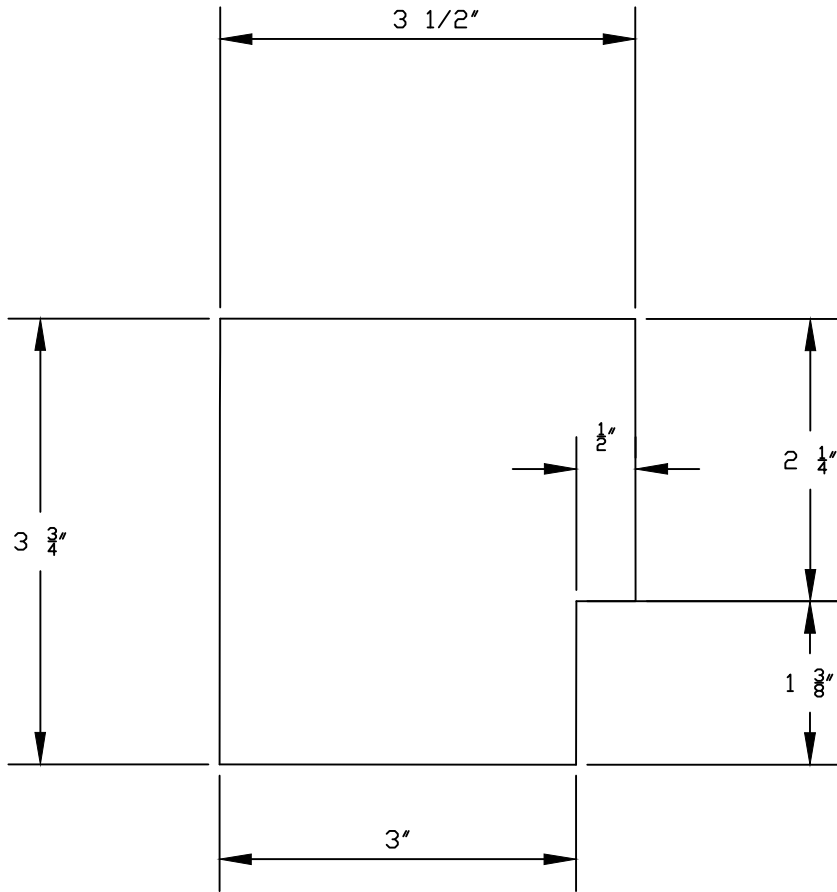

HYDRO BAN® Preformed Curb Dimensions

NOTE: LATICRETE HYDRO BAN Preformed Curb is available in 4' and 8' lengths and can be cut to fit the curb length.

Revision Date: 5/16 Scale: N.T.S.

(C)2016 LATICRETE INTERNATIONAL, INC. ALL RIGHTS RESERVED. THE RIGHT TO UTILIZE LATICRETE DETAILS FOR COMMERCIAL PURPOSES IS GRANTED EXCLUSIVELY TO CONTRACTORS, ARCHITECTS, QUANTITY SURVEYORS, ENGINEERS, AND SPECIFICATIONS WRITERS. ALL TRADEMARKS SHOWN ARE THE INTELLECTUAL PROPERTIES OF THEIR RESPECTIVE OWNERS.